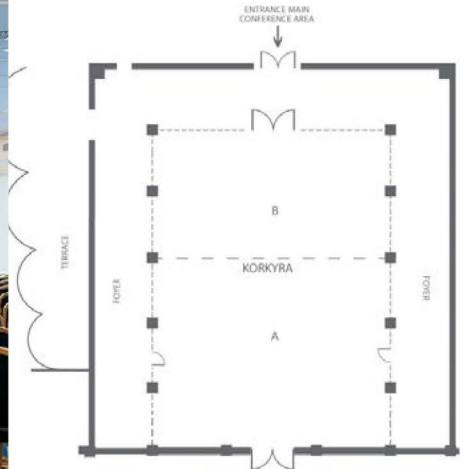

# Corfu Imperial

Kommeno Peninsula, Corfu

*Corfu Imperial meeting conference and banqueting facilities are renowned throughout the business world and its meeting areas are the largest on Corfu!*

- 1 meeting room, 300 guest rooms • Just 25 mins from Corfu Airport
- Flexible design of conference rooms & meeting spaces • Superb catering, attentive service

MEETING ROOM	ROOM DIMENSIONS LxW (m)	AREA (m <sup>2</sup> )	CEILING HEIGHT (m)	THEATRE STYLE	CLASS-ROOM STYLE	U-SHAPE	BANQUET STYLE	COCKTAIL RECEPTION	DAYLIGHT
KORKYRA	24,75 x 21,3	527	3,2 OR 2,9	450	350	80	400	400	✓