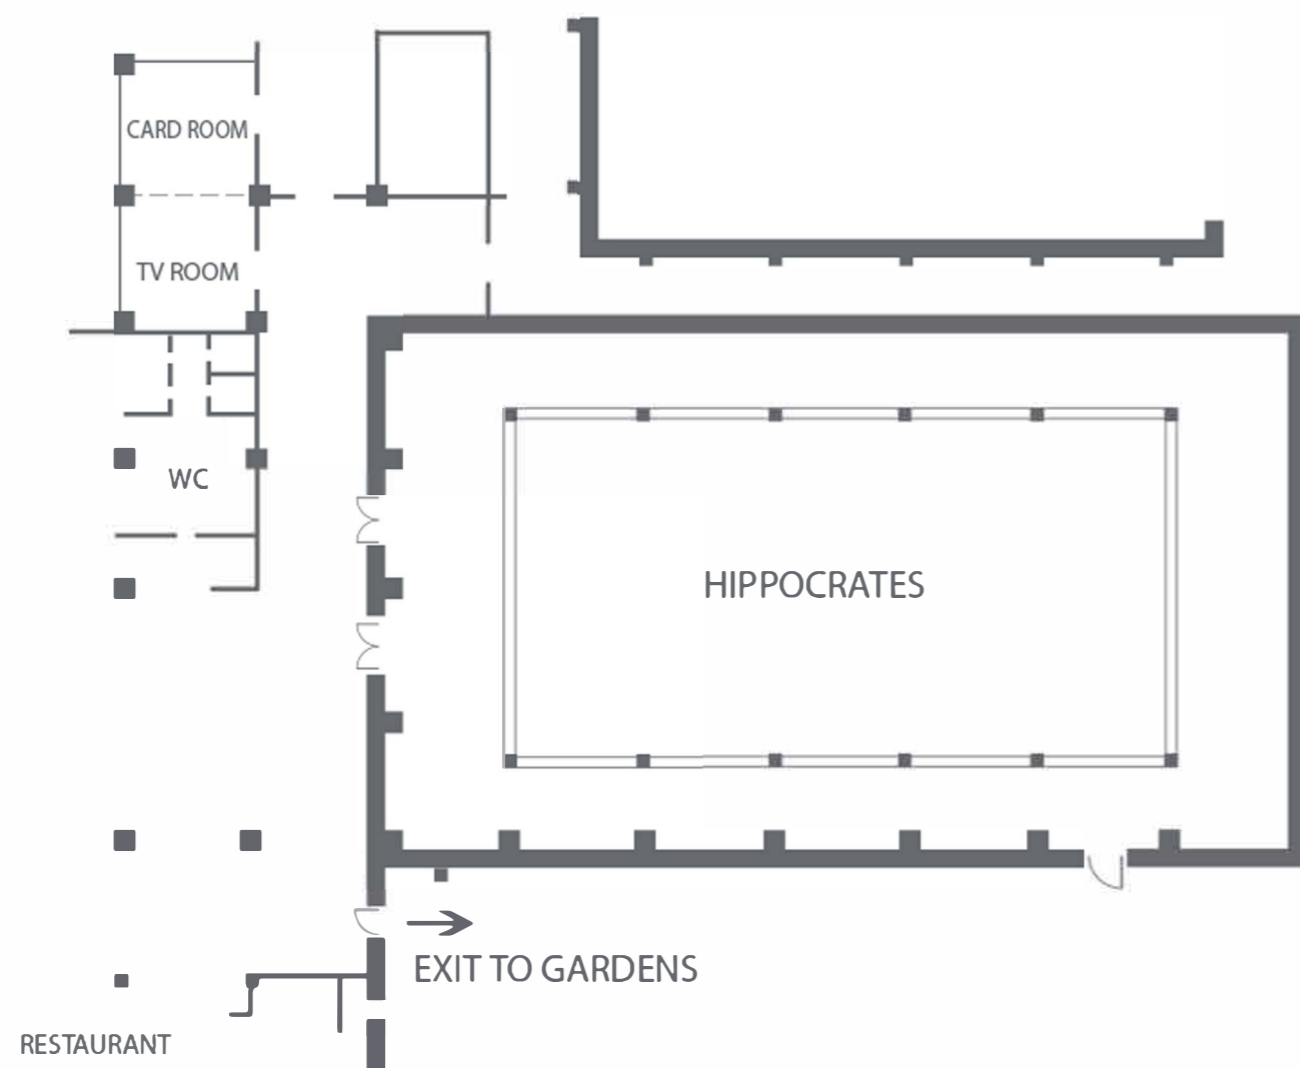

Kos Imperial Thalasso

GRECOTEL HOTELS & RESORTS

MEETING ROOM	ROOM DIMENSIONS LxW (m)	AREA (m ²)	CEILING HEIGHT (m)	THEATRE STYLE	CLASS-ROOM STYLE	U-SHAPE	BANQUET STYLE	COCKTAIL RECEPTION	DAYLIGHT
HIPPOCRATES	15.7 x 27.4	430	4	240	140	50	100	300	✓